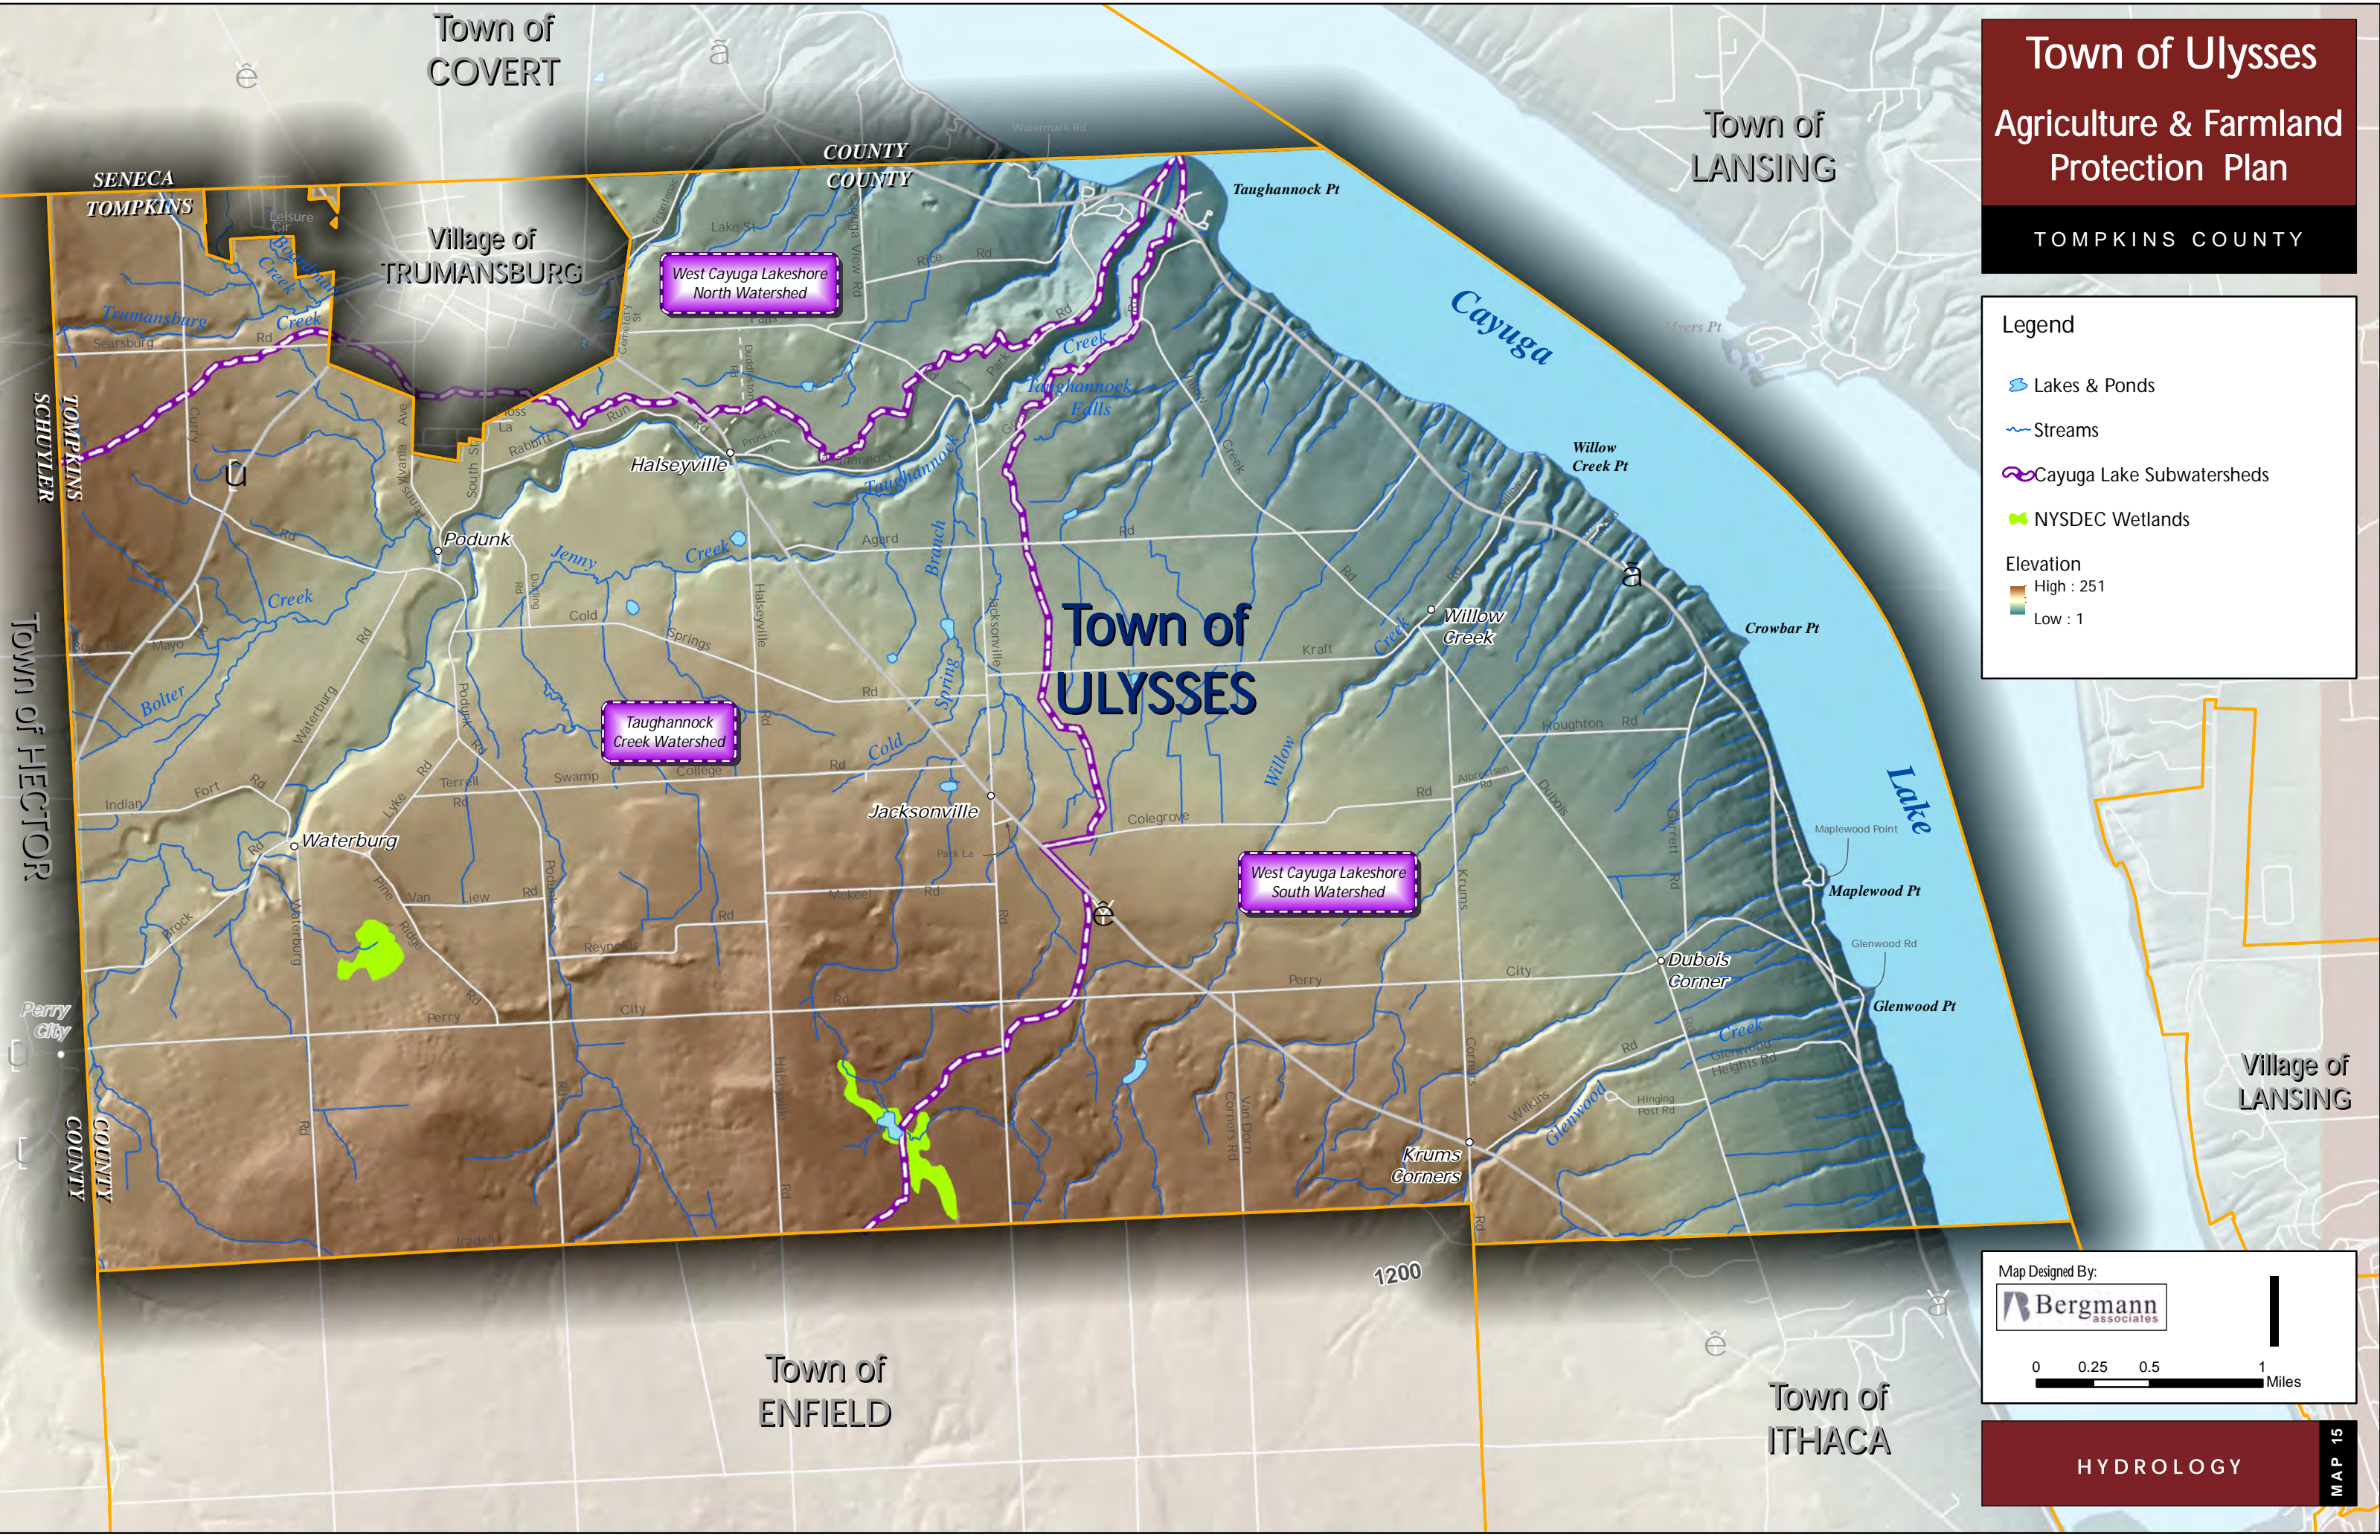

Town of Ulysses

Agriculture & Farmland Protection Plan

TOMPKINS COUNTY

Legend

- Lakes & Ponds
- Streams
- Cayuga Lake Subwatersheds
- NYSDEC Wetlands

Elevation
High : 251
Low : 1

Map Designed By:
 Bergmann associates

0 0.25 0.5 1 Miles